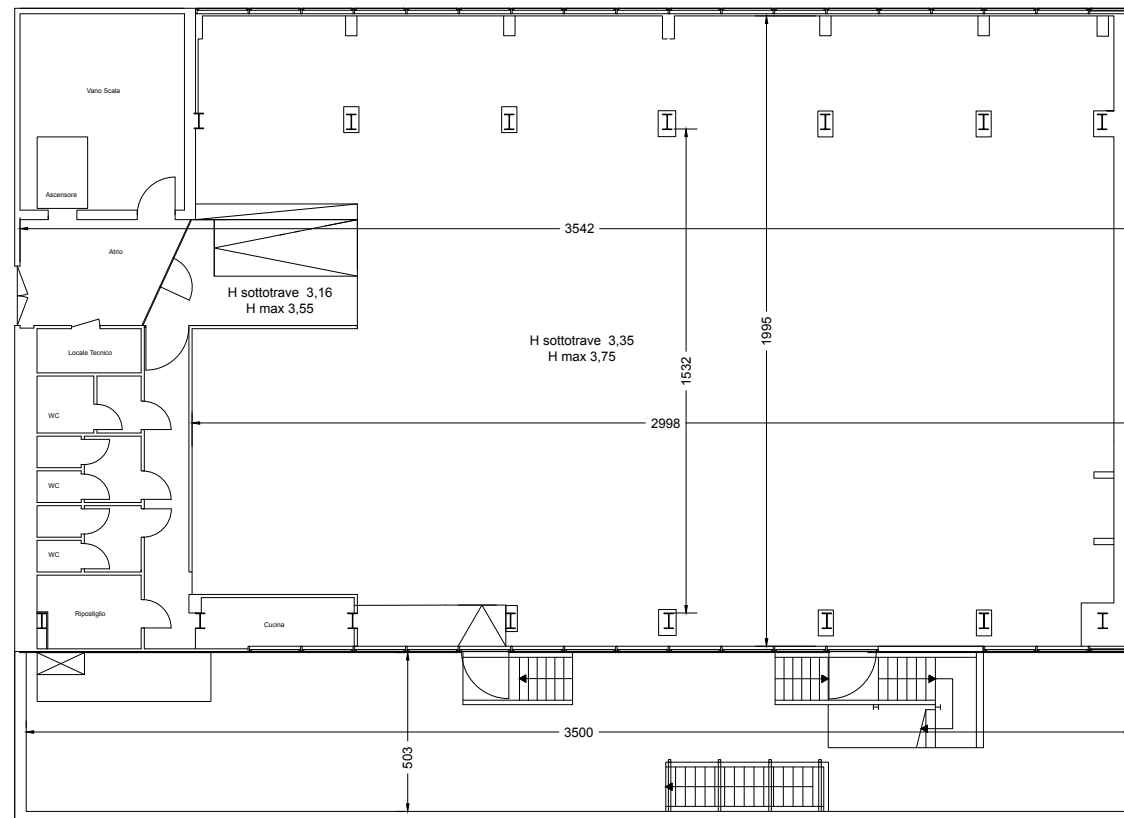

FIRST FLOOR

Office/showroom open space of nearly 700 m². Located at the very entrance of Superstudio Più, first floor of the Art Point building, it has full-length windows on three sides overlooking the garden and via Tortona. New space, elegantly finished, high profile.

DIMENSIONS

Area: 700 m²
Dimensions: 35 m X 20
H max: 3,75
H min: 3,16

NOTES

- Heating/air-conditioning
- Water supply/drainage
- Kitchen
- Catering room on request
- Lan/wireless
- Storage room on request
- Terrace