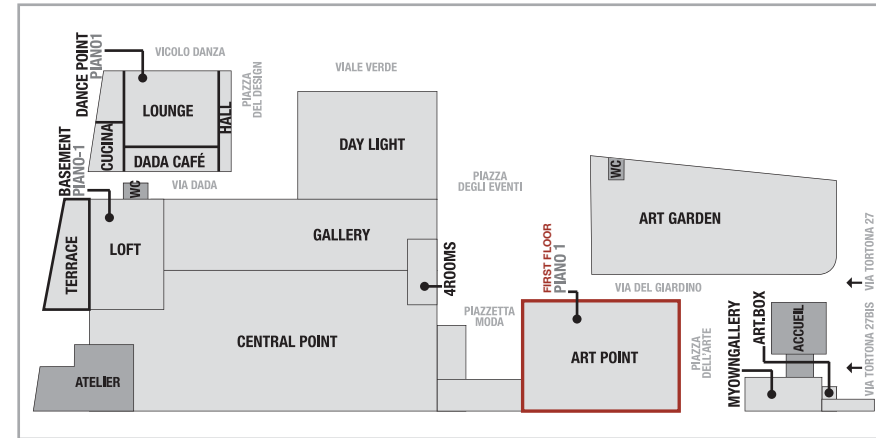

FIRST FLOOR

Office/showroom open space of nearly 700 m². Located at the very entrance of Superstudio Più, first floor of the Art Point building, it has full-length windows on three sides overlooking the garden and via Tortona. New space, elegantly finished, high profile.

DIMENSIONS

Area: 700 m²
Dimensions: 35 m X 20
H max: 3,75
H min: 3,16

NOTES

- Heating/air-conditioning
- Water supply/drainage
- Kitchen
- Catering room on request
- Lan/wireless
- Storage room on request
- Terrace