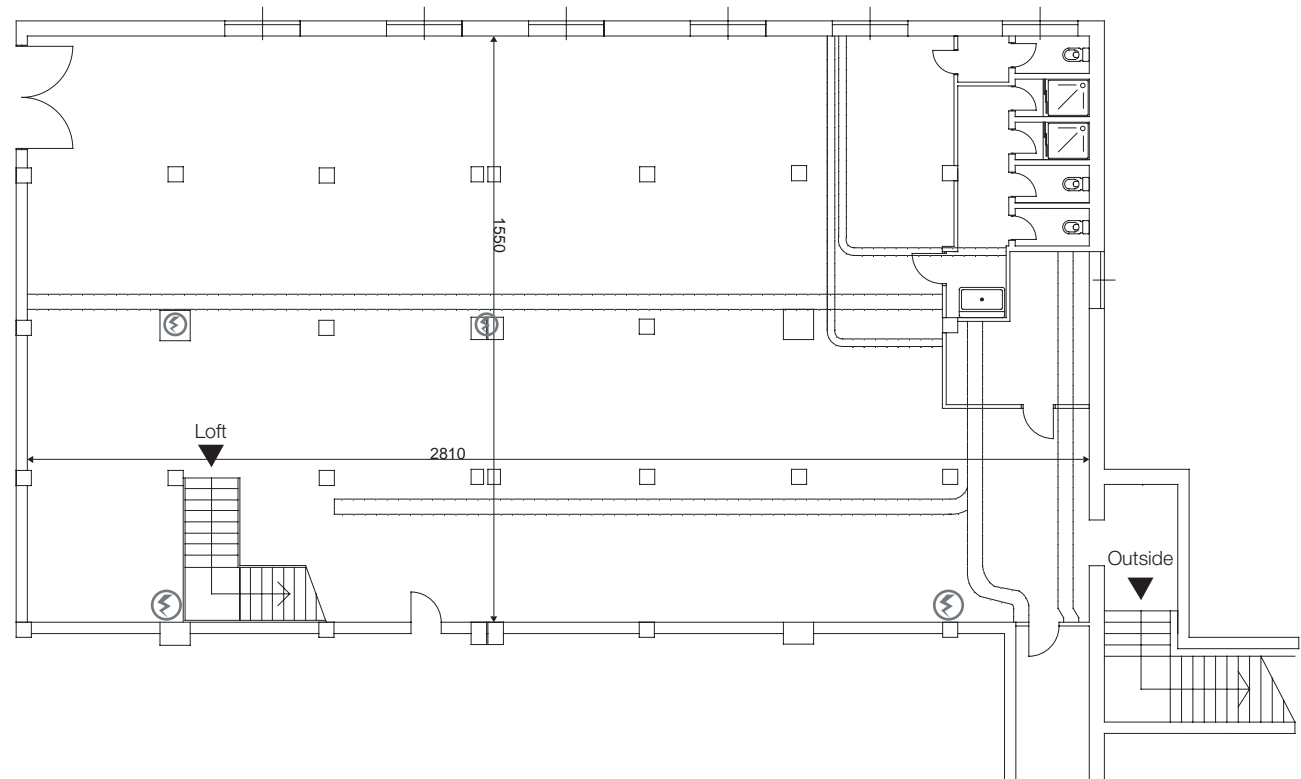

SUPERSTUDIO PIU'

BASEMENT2

The basement, ex-cloakroom of the ancient General Electric, has been transformed in a different charming space of 430 sqm, suitable for small conferences, trials, dressing-room, art exhibition, courses, private parties.

Possible a direct connection with Loft. Toilets and shower inside.

Scala 1:200

DIMENSIONS

Area: 435 m²
Dimensions: 28,10 x 15,50 m

Height max : 3,30 m
Height underbeam : 2,40 m

ELECTRICITY ⚡

2 x 63 ampere
4 x 16 ampere