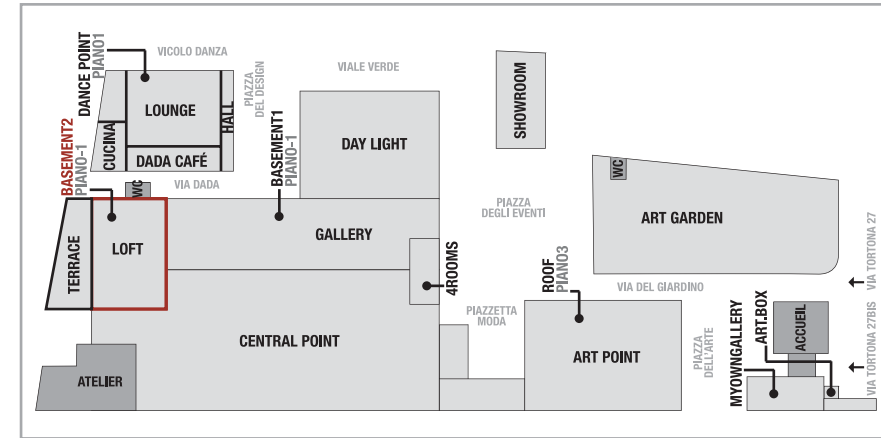

SUPERSTUDIO PIU'

BASEMENT2

The basement, ex-cloakroom of the ancient General Electric, has been transformed in a different charming space of 430 sqm, suitable for small conferences, trials, dressing-room, art exhibition, courses, private parties.

Possible a direct connection with Loft. Toilets and shower inside.

Scala 1:200

DIMENSIONS

Area: 435 m²
Dimensions: 28,10 x 15,50 m

Height max : 3,30 m
Height underbeam : 2,40 m

ELECTRICITY ⚡

2 x 63 ampere
4 x 16 ampere