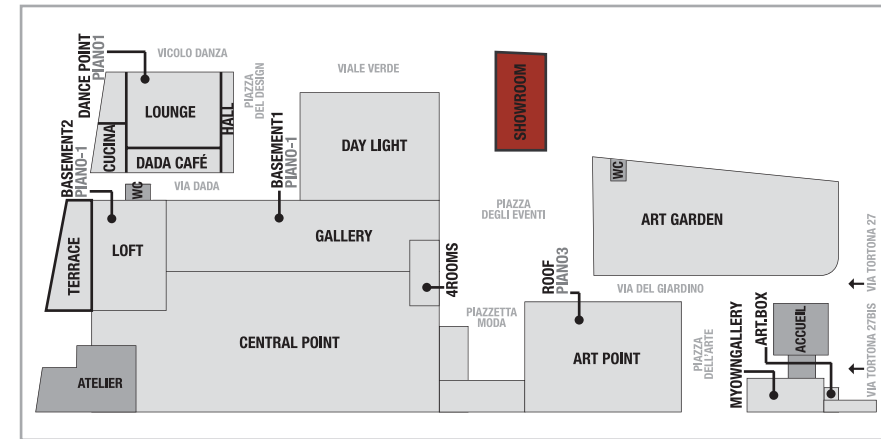

SUPERSTUDIO PIU'

SHOWROOM

A small, independent open-space with a private garden, perfect for exhibition, sales campaign, temporary offices, castings, etc.

Scala 1:100

DIMENSIONS

Area: 60 m² + 80 m² courtyard
Dimensions: 11,80 x 6,30 m

Height max : 4,50 m
Height underbeam : 2,80 m

ELECTRICITY ⚡

3 x 16 ampere
6 x 220 volt

NOTES

- Heating/air-conditioning
- Water supply/drainage
- Toilets: 1
- Audio connection on request
- Catering room on request
- Lan