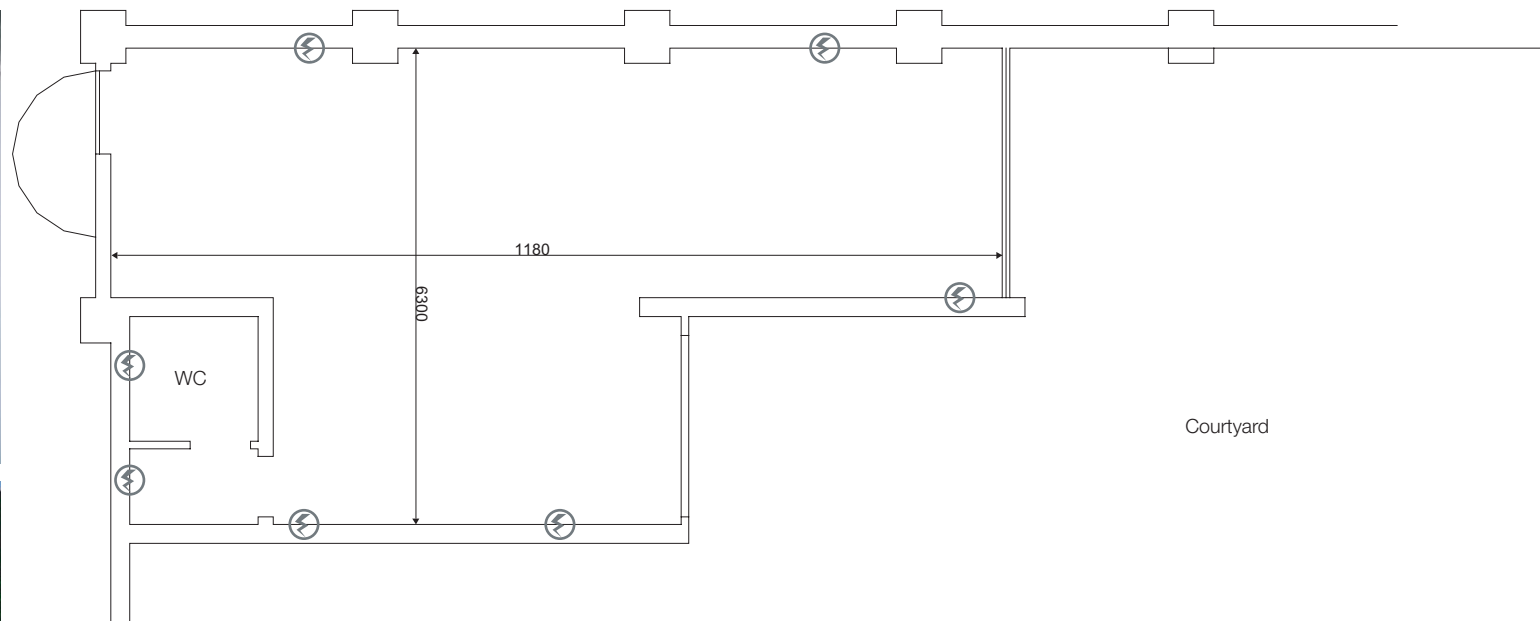

SUPERSTUDIO PIU'

SHOWROOM

A small, independent open-space with a private garden, perfect for exhibition, sales campaign, temporary offices, castings, etc.

Scala 1:100

DIMENSIONS

Area: 60 m² + 80 m² courtyard
Dimensions: 11,80 x 6,30 m

Height max : 4,50 m
Height underbeam : 2,80 m

ELECTRICITY ⚡

3 x 16 ampere
6 x 220 volt

NOTES

- Heating/air-conditioning
- Water supply/drainage
- Toilets: 1
- Audio connection on request
- Catering room on request
- Lan