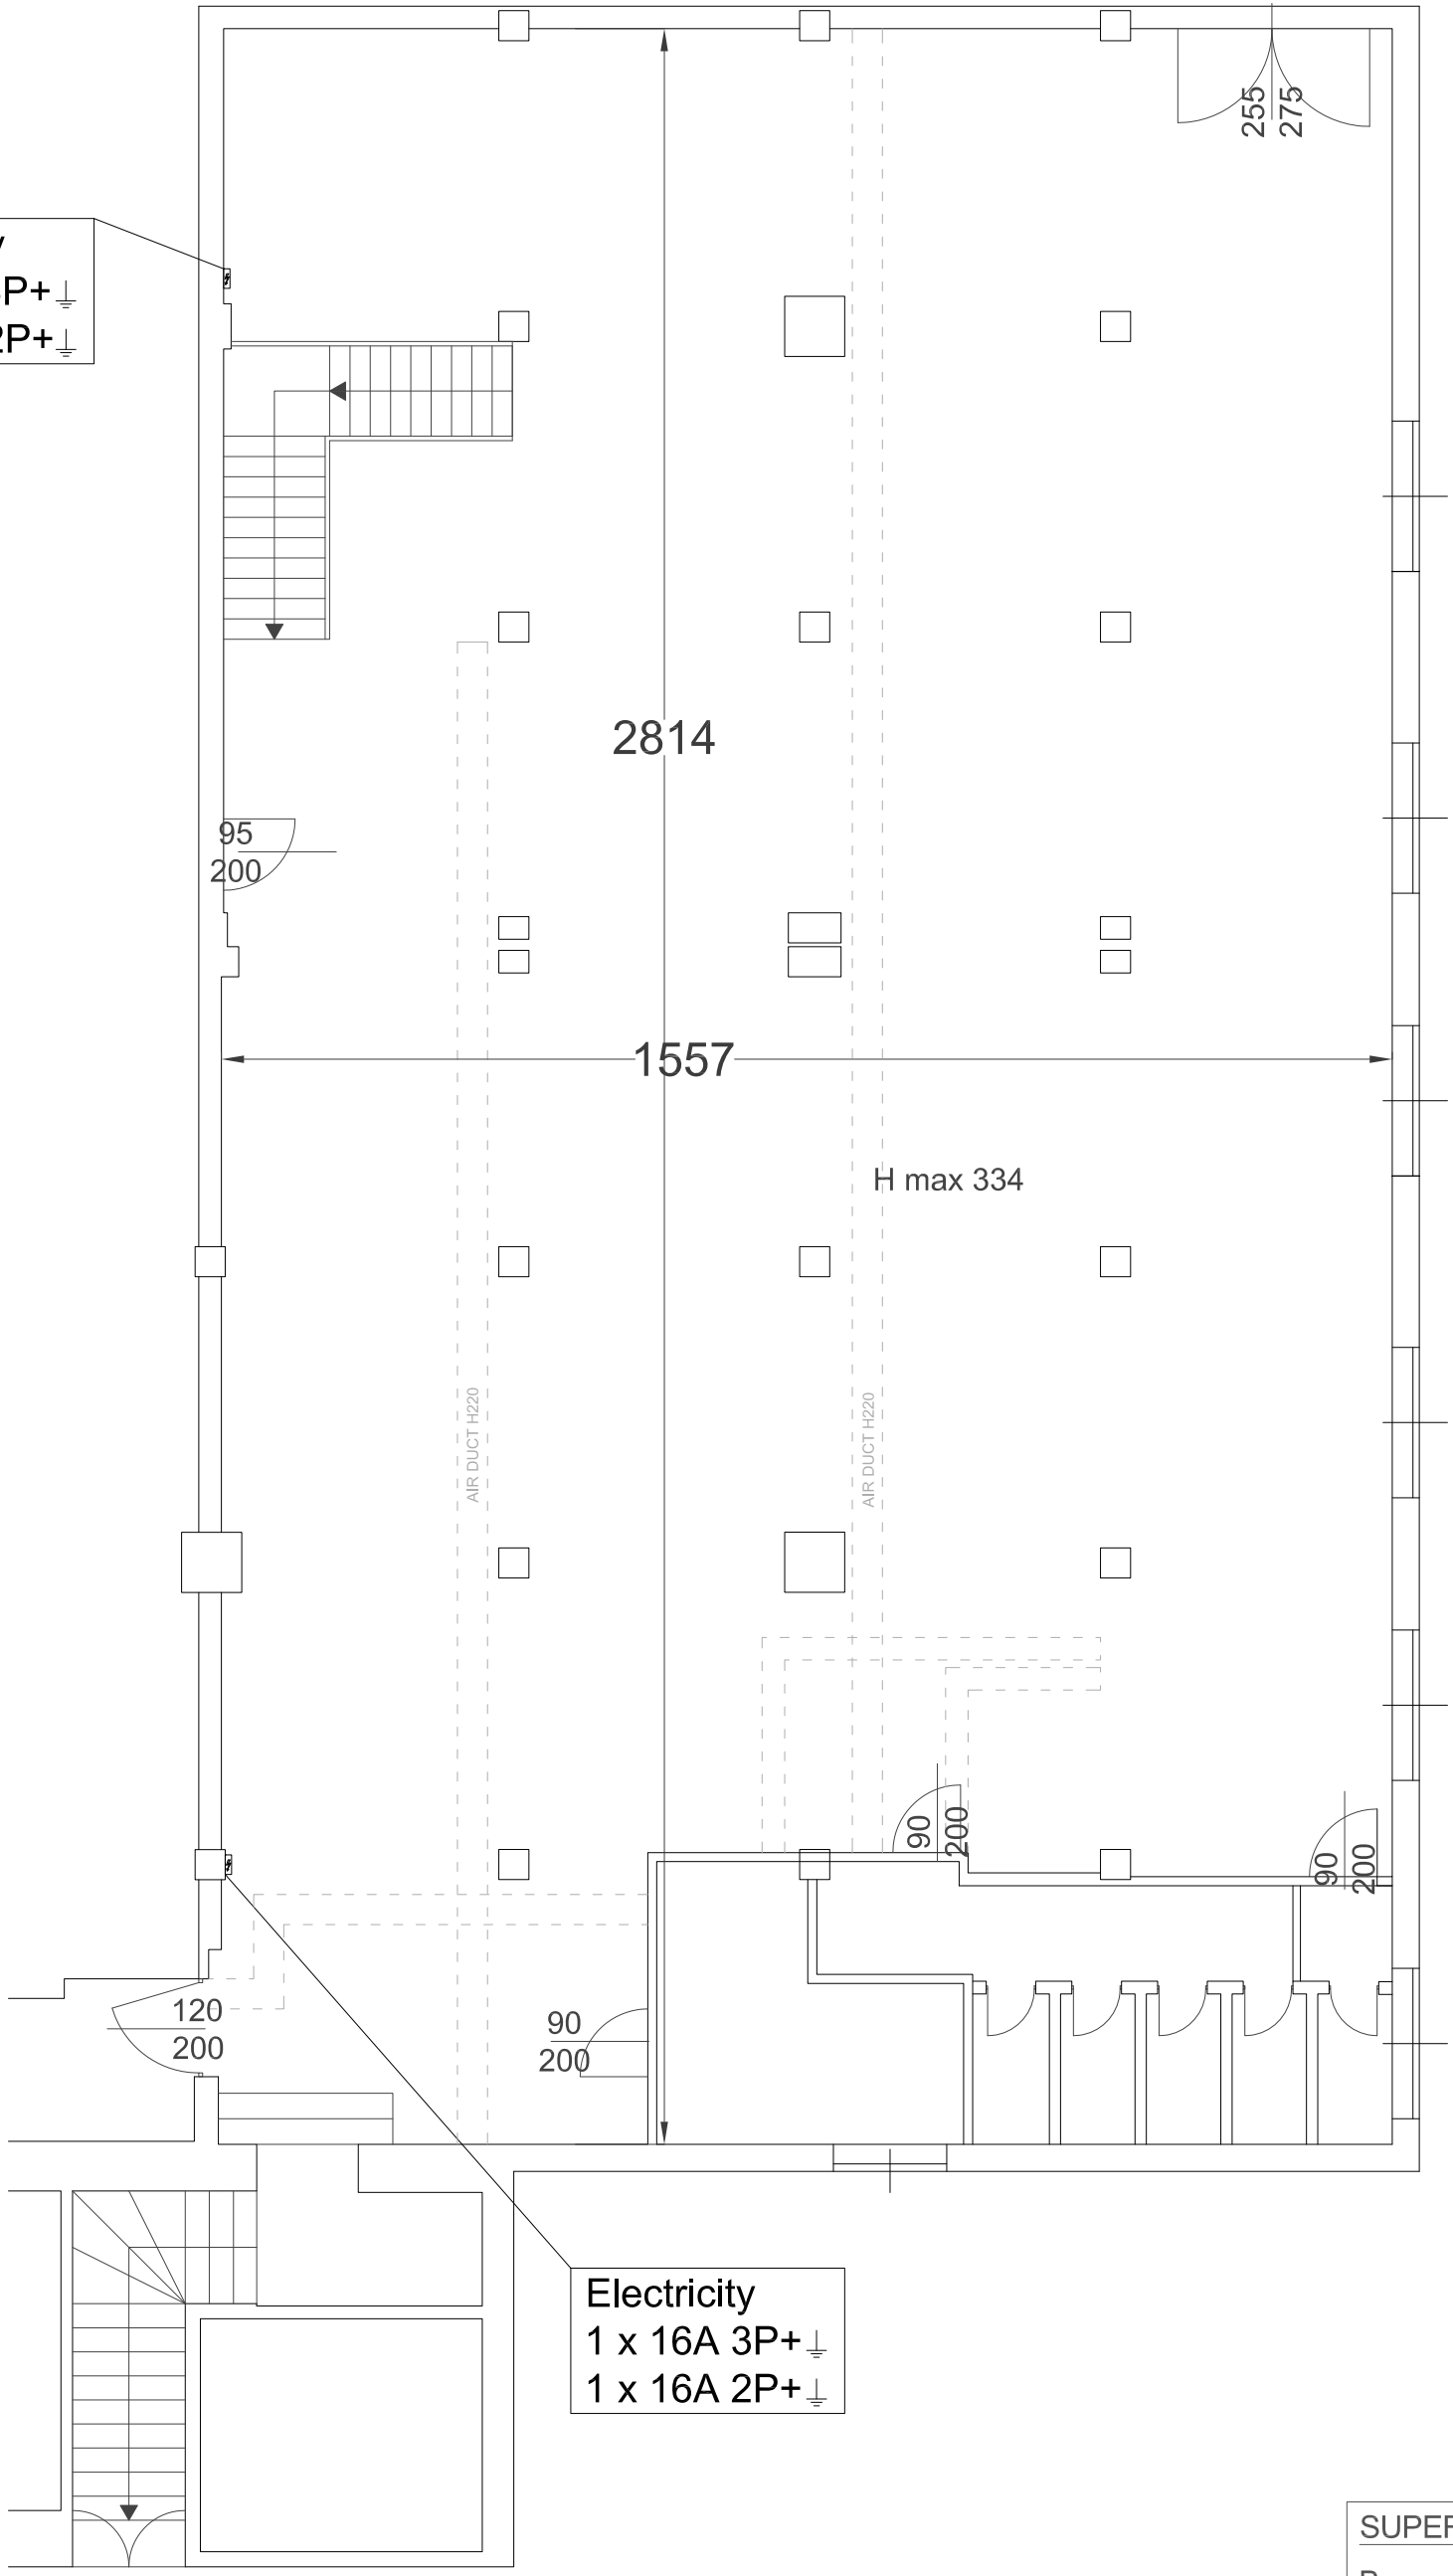

Electricity
1 x 16A 3P+
3 x 16A 2P+

Electricity
1 x 16A 3P+
1 x 16A 2P+

SUPERSTUDIO PIU'
Basement 2
Scala 1: 100 Luglio 2011
N.B. Measures are to be checked on location