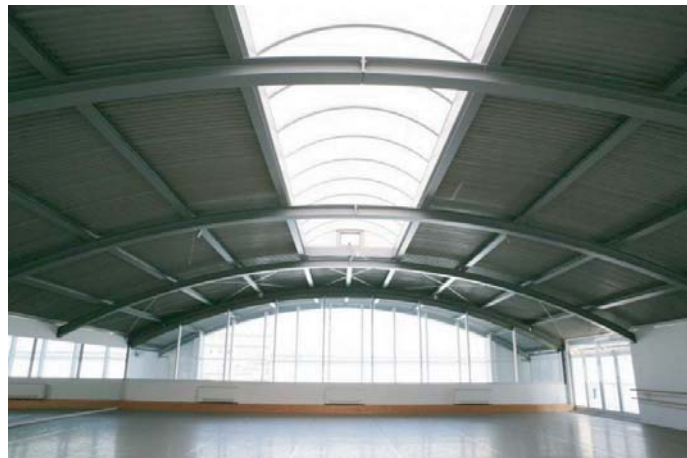

## DANCE POINT

A wonderful rehearsing-room, 360 sqmt. large, with a wooden floating deal floor, is just on top of the Lounge area. It is the ideal place for dance and theatre rehearsals and performances.

You can also find mirror walls, a direction-room, dressing-rooms, showers and toilets, in order to get the best comfort. Independent entrance and inside parking.

Scala 1:250