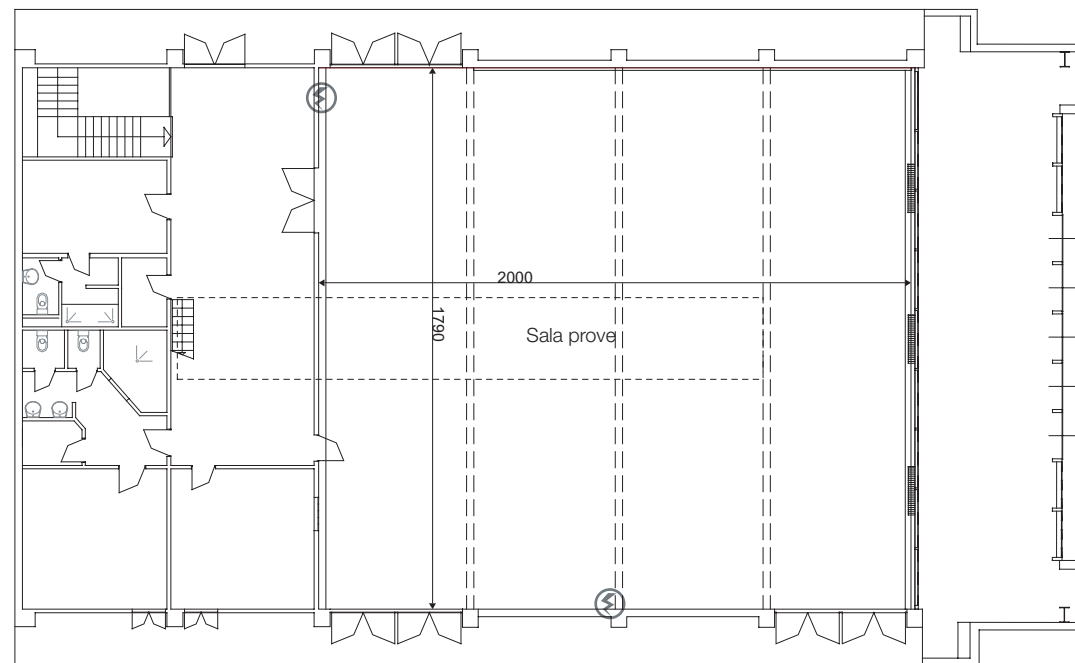

## DANCE POINT

A wonderful rehearsing-room, 360 sqmt. large, with a wooden floating deal floor, is just on top of the Lounge area. It is the ideal place for dance and theatre rehearsals and performances.

You can also find mirror walls, a direction-room, dressing-rooms, showers and toilets, in order to get the best comfort. Independent entrance and inside parking.

Scala 1:250

### DIMENSIONS

Total Area 525 m<sup>2</sup> - Rehearsing room 360 m<sup>2</sup>  
Dimensions rehearsing room 17,90 x 20 m

Height max: 4,75 m  
Height underbeam: 2,45 m