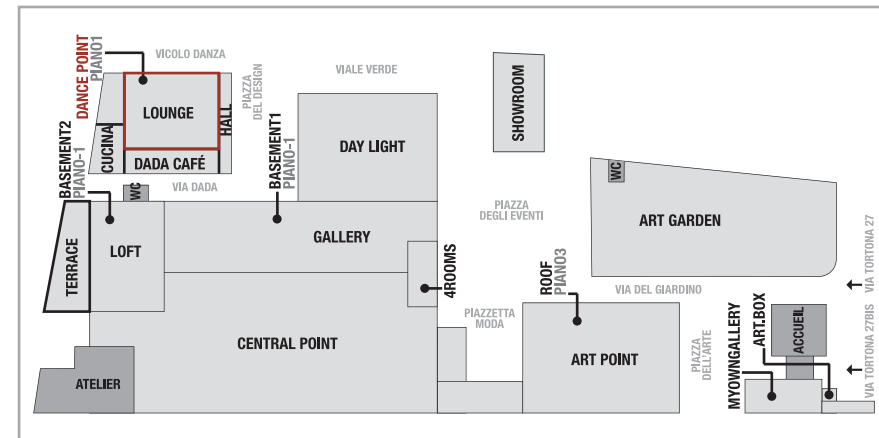

## DANCE POINT

A wonderful rehearsing-room, 360 sqmt. large, with a wooden floating deal floor, is just on top of the Lounge area. It is the ideal place for dance and theatre rehearsals and performances.

You can also find mirror walls, a direction-room, dressing-rooms, showers and toilets, in order to get the best comfort. Independent entrance and inside parking.

Scala 1:250

### DIMENSIONS

Total Area 525 m<sup>2</sup> - Rehearsing room 360 m<sup>2</sup>  
Dimensions rehearsing room 17,90 x 20 m

Height max: 4,75 m  
Height underbeam: 2,45 m