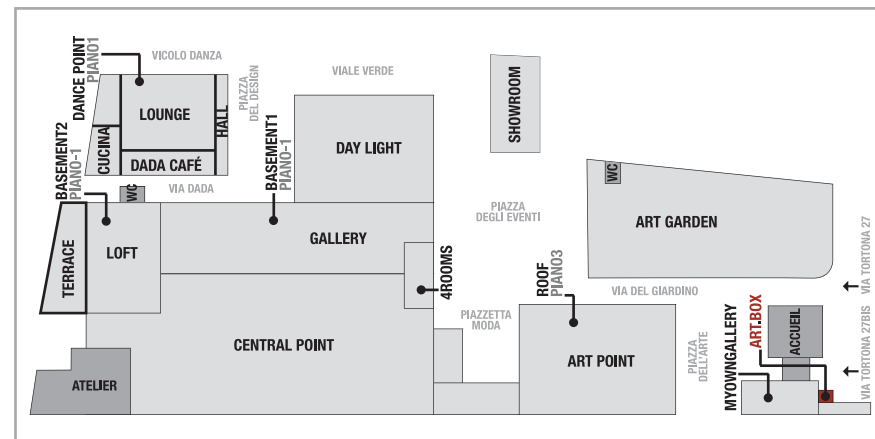

## ART.BOX

art.box is the new direction for contemporary art, a box for cars turning into a box for art, a tiny gallery overlooking via Tortona, a big enlightened window, a small place connecting artists and passers-by, in zona Tortona in Milan. Each month it changes identity presenting an art installation or a mini-exhibition by a different artist and curator on site. Art-box is also a virtual space presenting, just on line, small "boxes" dedicated to interesting and innovative selected artists in order to put in contact art and users without any geographical or temporal bounds.

Scala 1:50

Via Tortona

### DIMENSIONS

Area: 15 m<sup>2</sup>      Dimensions: 2,75 x 5,50 m      Height: 3,15 m