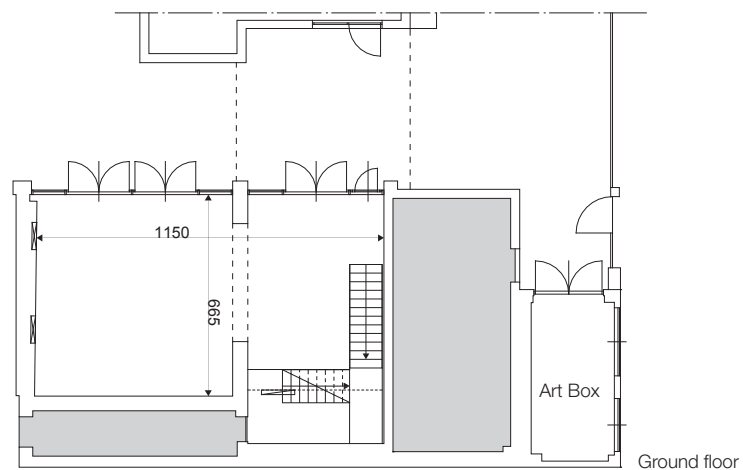

## MYOWNGALLERY

MyOwnGallery is a new type of gallery, a "concept gallery", a both physical and conceptual place that produces and hosts contemporary art, available for temporary events such as show-room, press-day, publishing and product presentations. On two levels, with a covered gangway overlooking via Tortona. Its position, at the entrance of Superstudio Più, the big centre for events in Tortona area, the trendiest area in Milan, makes it a unique space due to its location, architecture, frequenting and possibilities.

### DIMENSIONI

Superficie: 270 m<sup>2</sup>  
 - Piano terra 82 m<sup>2</sup>  
 - Primo piano 107 m<sup>2</sup> + 34 m<sup>2</sup>  
 - Mezzanino 14 m<sup>2</sup>  
 - Terrazzo 33 m<sup>2</sup>

Dimensioni:  
 - Piano terra 11,50 x 6,65 m  
 - Primo piano 18,70 x 5,85 m

Altezza massima: 3,85m / 2,94m