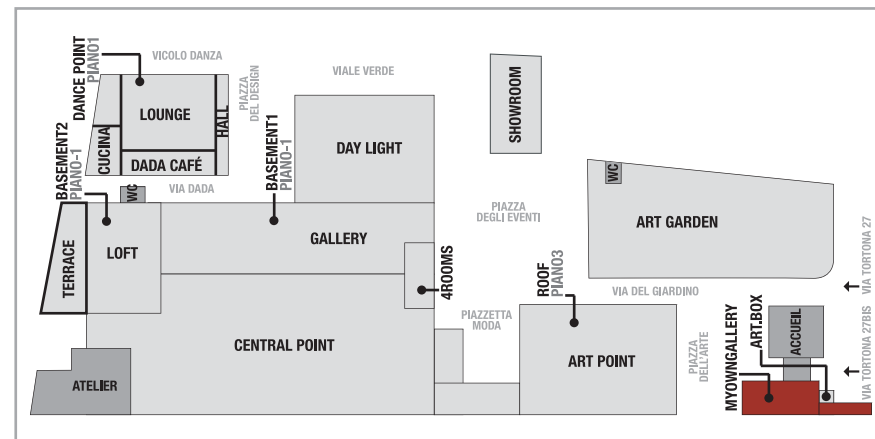

## MYOWNGALLERY

MyOwnGallery is a new type of gallery, a "concept gallery", a both physical and conceptual place that produces and hosts contemporary art, available for temporary events such as show-room, press-day, publishing and product presentations. On two levels, with a covered gangway overlooking via Tortona. Its position, at the entrance of Superstudio Più, the big centre for events in Tortona area, the trendiest area in Milan, makes it a unique space due to its location, architecture, frequenting and possibilities.

### DIMENSIONI

Superficie: 270 m<sup>2</sup>  
 - Piano terra 82 m<sup>2</sup>  
 - Primo piano 107 m<sup>2</sup> + 34 m<sup>2</sup>  
 - Mezzanino 14 m<sup>2</sup>  
 - Terrazzo 33 m<sup>2</sup>

Dimensioni:  
 - Piano terra 11,50 x 6,65 m  
 - Primo piano 18,70 x 5,85 m