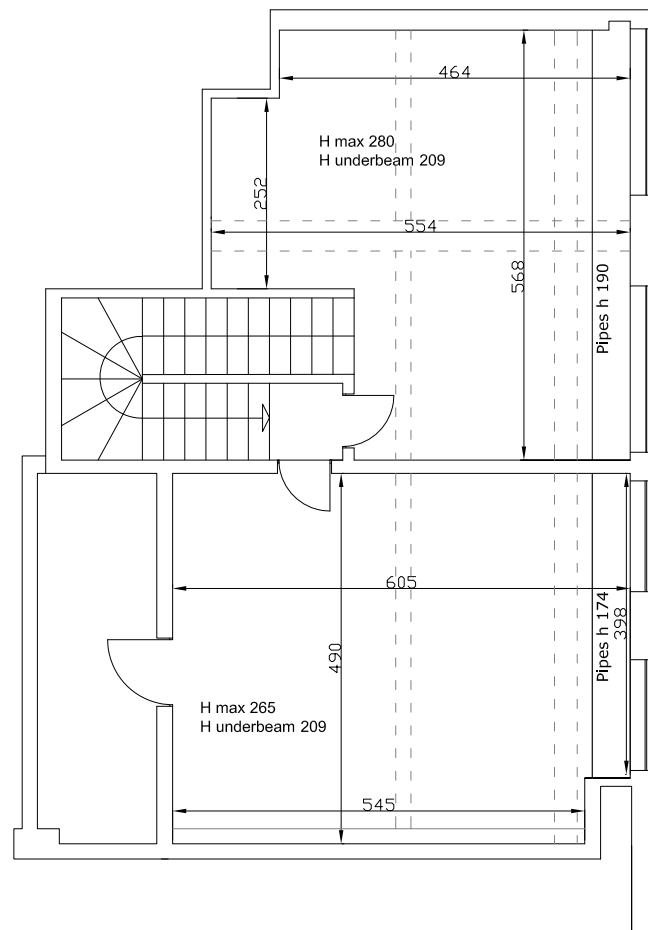

Ground floor

First floor

**Superstudio Più - 4ROOMS**  
**Area: 140 m<sup>2</sup> (82+58)**  
**Scala 1: 100      15/12/09**  
 N.B. Measures are to be checked on location