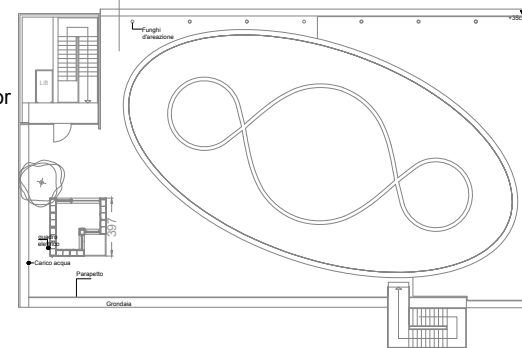

Art Box	15 m ²	Gallery	1050 m ²
MyOwnGallery	270 m ²	Loft	370 m ²
Art Garden	1200 m ²	Daylight	900 m ²
Art Point	825 m ²	Lounge	380 m ²
Central Point	2550 m ²		

Art Point - 1st floor
SPAZIO VETRO

Art Point - 3rd floor
ROOF

SUPERSTUDIO PIU'

General Plan

Scala 1: 500 LUGLIO 2018

N.B. Measures are to be checked on location