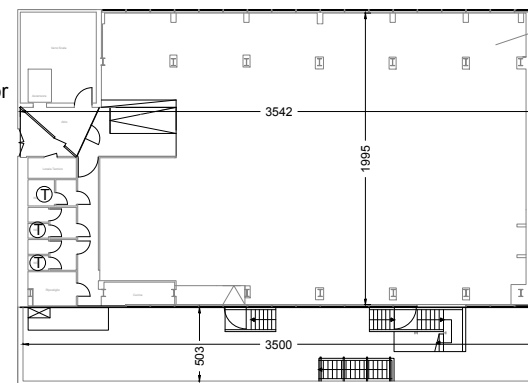

Art Box	15 m ²	Gallery	1050 m ²
MyOwnGallery	270 m ²	Loft	370 m ²
Art Garden	1200 m ²	Daylight	900 m ²
Art Point	825 m ²	Lounge	380 m ²
Central Point	2550 m ²		

Art Point - 1st floor
SPAZIO VETRO

Art Point - 3rd floor
ROOF

SUPERSTUDIO PIU'

General Plan

Scala 1: 500 LUGLIO 2018

N.B. Measures are to be checked on location