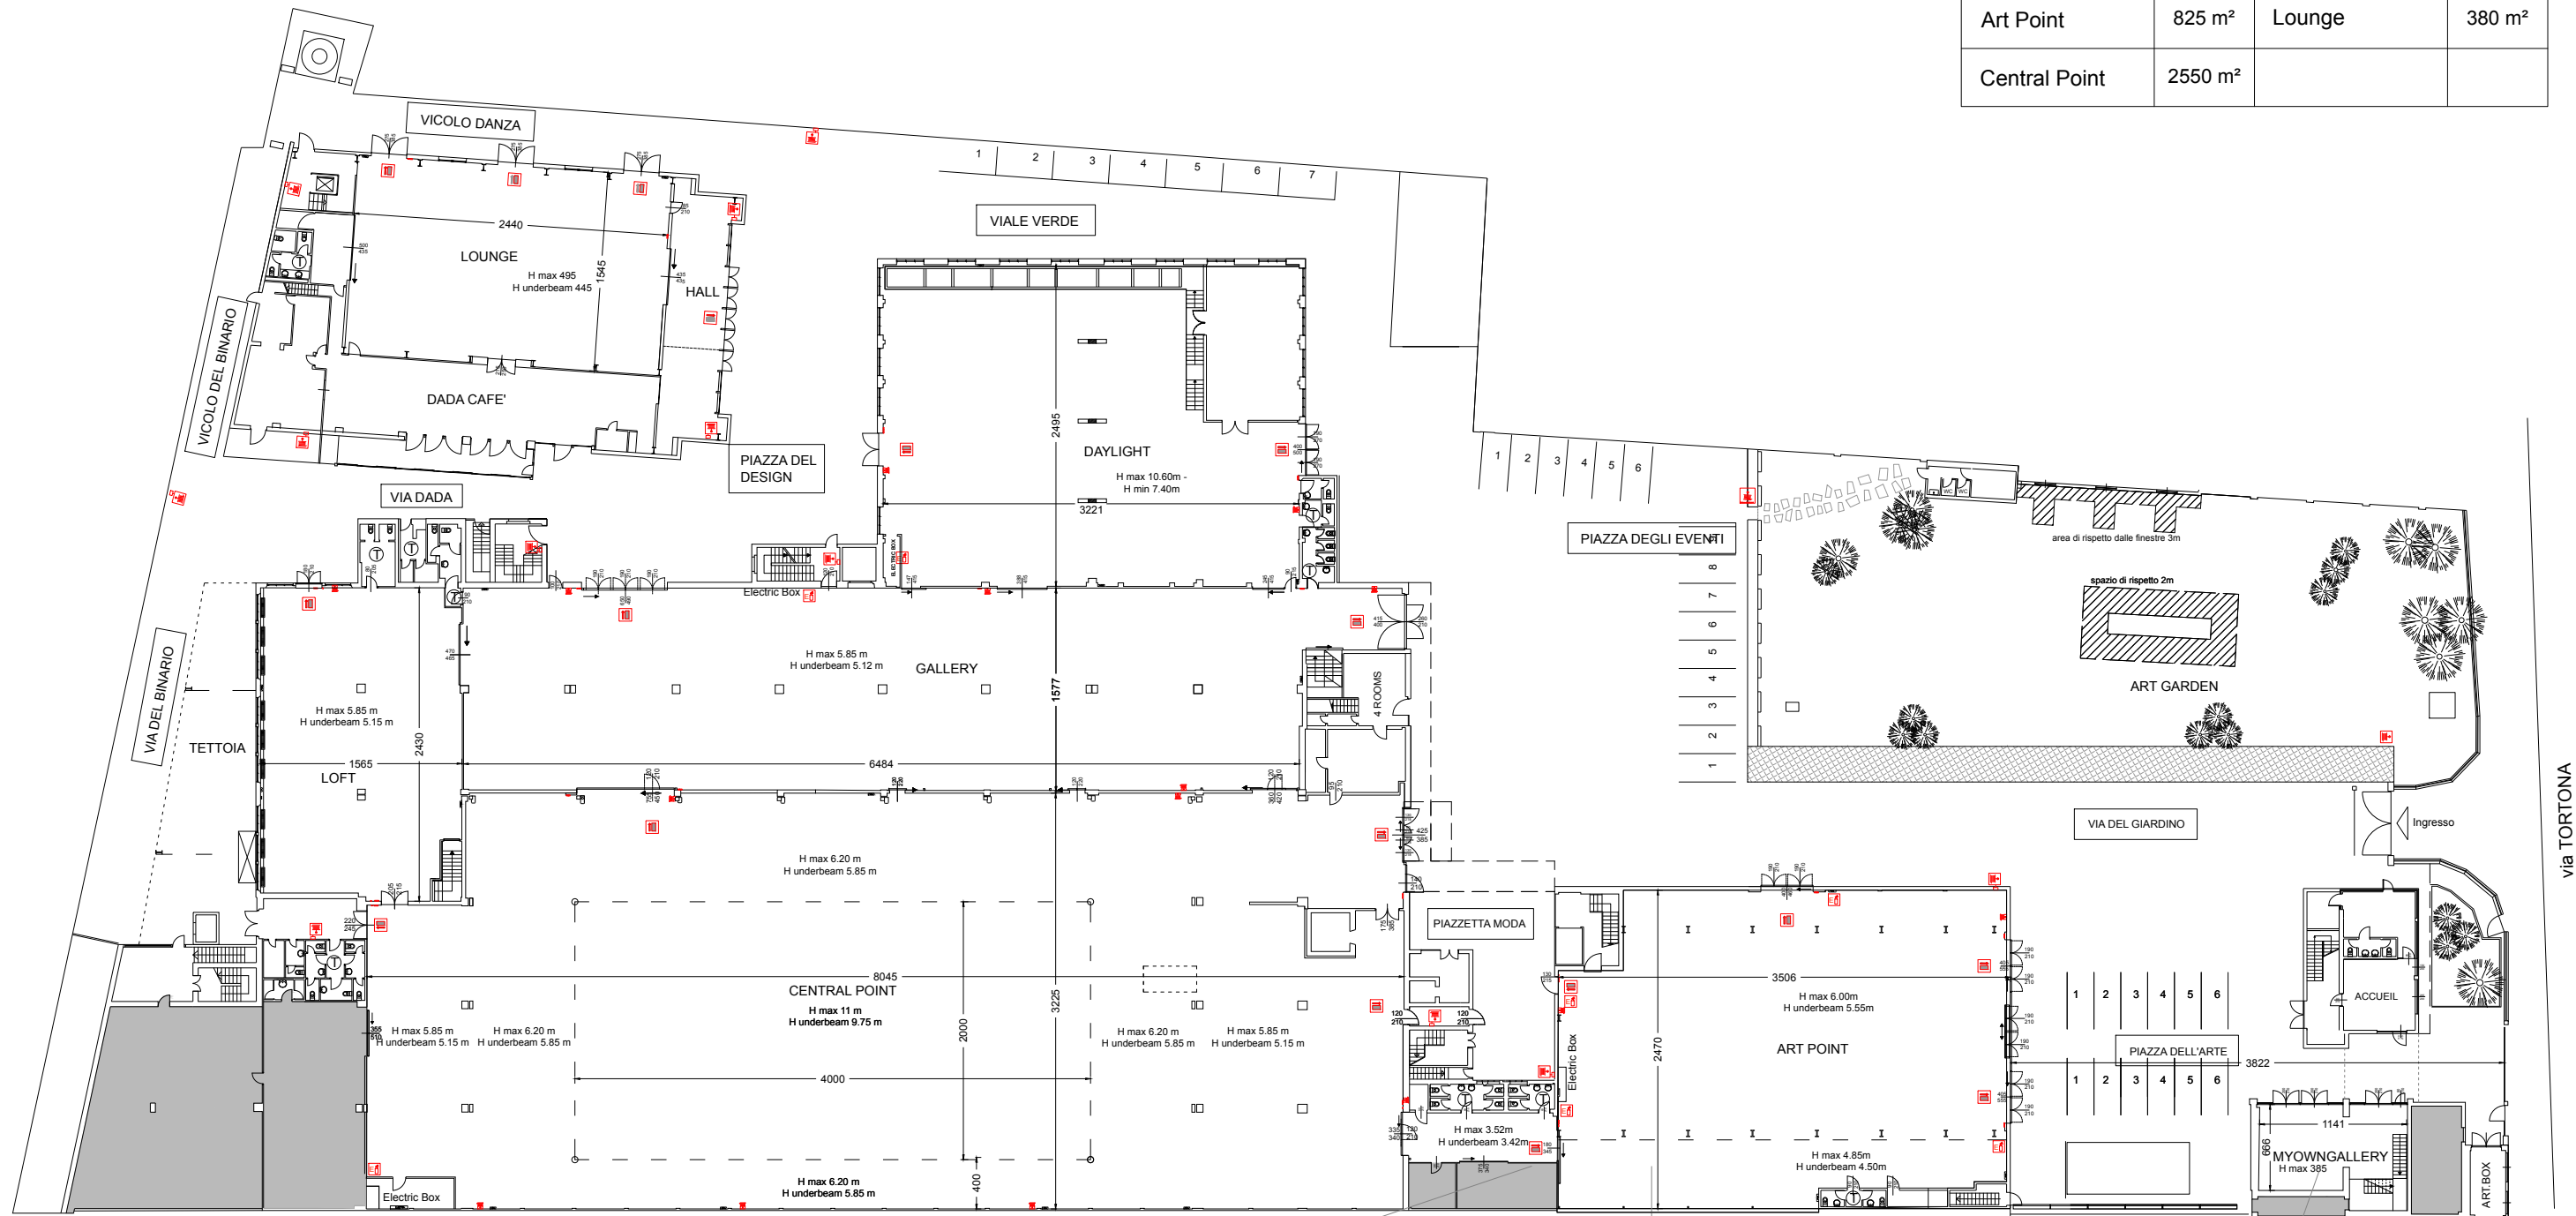

Art Box	15 m ²	Gallery	1050 m ²
MyOwnGallery	270 m ²	Loft	370 m ²
Art Garden	1200 m ²	Daylight	900 m ²
Art Point	825 m ²	Lounge	380 m ²
Central Point	2550 m ²		

Art Point - 1st floor
SPAZIO VETRO

Art Point - 3rd floor
ROOF

SUPERSTUDIO PIU'

General Plan

Scala 1: 500 LUGLIO 2018

N.B. Measures are to be checked on location